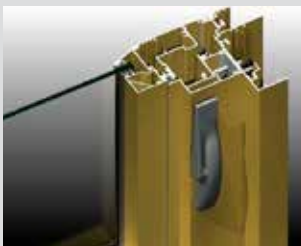

### KEY FEATURES

- This high performance awning/casement window has been designed to complement our existing high performance range of Designer Series windows and doors.
- Designed to accept Truth™ hardware. This allows us to offer very large casements and awnings fitted with scissor type winders with jamb to stile latches that secure the sashes in the closed position.
- The Truth™ hardware can resist very high negative wind loads with the use of winders and side latches.
- Low air infiltration, makes the product suitable for air-conditioned buildings.
- 102mm frames, mullion and transom have a soft 2mm internal radius.
- On casements it's possible to clean the external glass face when the sash is in the 90° open position.
- Truth™ awning/casement can be fitted with flyscreens.

Truth™ side latching mechanisms secure the sashes in the closed position, allowing the window to resist high negative wind loads.

The compact Truth™ winder has a foldaway handle for a sleek appearance.

Truth™ awning and casement windows can be fitted with flyscreens.

Series 616TR sashes are hung on heavy duty four bar stays (aluminium or stainless steel).