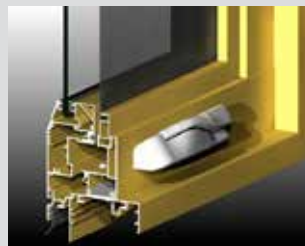

### KEY FEATURES

- This high performance awning/casement window has been designed to complement our existing high performance range of Designer Series windows and doors.
- Designed to accept Truth™ hardware. This allows us to offer very large casements and awnings fitted with scissor type winders with jamb to stile latches that secure the sashes in the closed position.
- The Truth™ hardware can resist very high negative wind loads with the use of winders and side latches.
- Low air infiltration, makes the product suitable for air-conditioned buildings.
- 102mm frames, mullion and transom have a soft 2mm internal radius.
- On casements it's possible to clean the external glass face when the sash is in the 90° open position.
- Truth™ awning/casement can be fitted with flyscreens.

Truth™ side latching mechanisms secure the sashes in the closed position, allowing the window to resist high negative wind loads.

The compact Truth™ winder has a foldaway handle for a sleek appearance.

Truth™ awning and casement windows can be fitted with flyscreens.

Series 616TR sashes are hung on heavy duty four bar stays (aluminium or stainless steel).