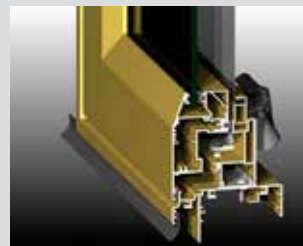

### KEY FEATURES

- This high performance awning/casement window has been designed to complement our existing high performance range of Designer Series windows and doors.
- Designed to accept Truth™ hardware. This allows us to offer very large casements and awnings fitted with scissor type winders with jamb to stile latches that secure the sashes in the closed position.
- The Truth™ hardware can resist very high negative wind loads with the use of winders and side latches.
- Low air infiltration, makes the product suitable for air-conditioned buildings.
- 102mm frames, mullion and transom have a soft 2mm internal radius.
- On casements it's possible to clean the external glass face when the sash is in the 90° open position.
- Truth™ awning/casement can be fitted with flyscreens.

Truth™ side latching mechanisms secure the sashes in the closed position, allowing the window to resist high negative wind loads.

The compact Truth™ winder has a foldaway handle for a sleek appearance.

Truth™ awning and casement windows can be fitted with flyscreens.

Series 616TR sashes are hung on heavy duty four bar stays (aluminium or stainless steel).