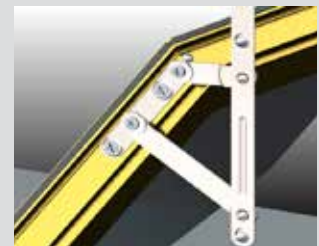

### KEY FEATURES

- This high performance awning/casement window has been designed to complement our existing high performance range of Designer Series windows and doors.
- Designed to accept Truth™ hardware. This allows us to offer very large casements and awnings fitted with scissor type winders with jamb to stile latches that secure the sashes in the closed position.
- The Truth™ hardware can resist very high negative wind loads with the use of winders and side latches.
- Low air infiltration, makes the product suitable for air-conditioned buildings.
- 102mm frames, mullion and transom have a soft 2mm internal radius.
- On casements it's possible to clean the external glass face when the sash is in the 90° open position.
- Truth™ awning/casement can be fitted with flyscreens.

Truth™ side latching mechanisms secure the sashes in the closed position, allowing the window to resist high negative wind loads.

The compact Truth™ winder has a foldaway handle for a sleek appearance.

Truth™ awning and casement windows can be fitted with flyscreens.

Series 616TR sashes are hung on heavy duty four bar stays (aluminium or stainless steel).