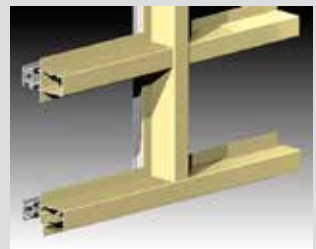

KEY FEATURES

- Series 726 awning window is designed to suit Australian building-in conditions. Nailing fins (weather bars), building-in lugs and the PVC sill flap assist in installation.
- Series 726 incorporates ThermalHEART® technology giving a true wide thermal break between the outside and inside faces. ThermalHEART® systems perform up to 32% better than traditional aluminium windows and doors.
- Designed to accept Truth™ hardware. This allows us to offer very large casements and awnings fitted with scissor type winders with jamb to stile latches that secure the sashes in the closed position.
- The Truth™ hardware can resist high negative wind loads with the use of winders and side latches.
- The window is compatible (appearance, strength and performance) with the high performance ThermalHEART® hinged, sliding and bi-fold doors.
- ThermalHEART® will accept insulating glass units up to 32mm thick. The typical IGU thickness is 24mm.
- Truth™ awning and casement will accept flyscreens.

Sash designed to accept Truth™ hardware. An added benefit of colour separation possible with ThermalHEART® products - one colour inside and another outside.

Double glazing is used as standard to obtain maximum thermal performance. Dual colour option available as shown above.

Custom building-in lugs secure the jamb to cavity brick wall.
2mm Radius on the internal corners softens the appearance.

Mullions stop 2mm short of perimeter to suit the 2mm radius on perimeter. Likewise the transoms stop 2mm short of the mullions for the same reason