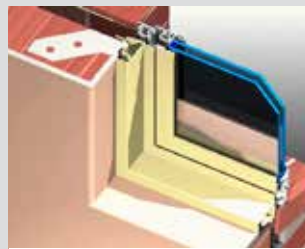

KEY FEATURES

- Series 726 awning window is designed to suit Australian building-in conditions. Nailing fins (weather bars), building-in lugs and the PVC sill flap assist in installation.
- Series 726 incorporates ThermalHEART® technology giving a true wide thermal break between the outside and inside faces. ThermalHEART® systems perform up to 32% better than traditional aluminium windows and doors.
- Designed to accept Truth™ hardware. This allows us to offer very large casements and awnings fitted with scissor type winders with jamb to stile latches that secure the sashes in the closed position.
- The Truth™ hardware can resist high negative wind loads with the use of winders and side latches.
- The window is compatible (appearance, strength and performance) with the high performance ThermalHEART® hinged, sliding and bi-fold doors.
- ThermalHEART® will accept insulating glass units up to 32mm thick. The typical IGU thickness is 24mm.
- Truth™ awning and casement will accept flyscreens.

Sash designed to accept Truth™ hardware. An added benefit of colour separation possible with ThermalHEART® products - one colour inside and another outside.

Double glazing is used as standard to obtain maximum thermal performance. Dual colour option available as shown above.

Custom building-in lugs secure the jamb to cavity brick wall.
2mm Radius on the internal corners softens the appearance.

Mullions stop 2mm short of perimeter to suit the 2mm radius on perimeter. Likewise the transoms stop 2mm short of the mullions for the same reason