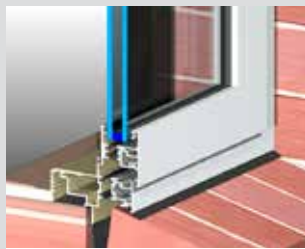

KEY FEATURES

- Series 726 awning window is designed to suit Australian building-in conditions. Nailing fins (weather bars), building-in lugs and the PVC sill flap assist in installation.
- Series 726 incorporates ThermalHEART® technology giving a true wide thermal break between the outside and inside faces. ThermalHEART® systems perform up to 32% better than traditional aluminium windows and doors.
- Designed to accept Truth™ hardware. This allows us to offer very large casements and awnings fitted with scissor type winders with jamb to stile latches that secure the sashes in the closed position.
- The Truth™ hardware can resist high negative wind loads with the use of winders and side latches.
- The window is compatible (appearance, strength and performance) with the high performance ThermalHEART® hinged, sliding and bi-fold doors.
- ThermalHEART® will accept insulating glass units up to 32mm thick. The typical IGU thickness is 24mm.
- Truth™ awning and casement will accept flyscreens.

Sash designed to accept Truth™ hardware. An added benefit of colour separation possible with ThermalHEART® products - one colour inside and another outside.

Double glazing is used as standard to obtain maximum thermal performance. Dual colour option available as shown above.

Custom building-in lugs secure the jamb to cavity brick wall.
2mm Radius on the internal corners softens the appearance.

Mullions stop 2mm short of perimeter to suit the 2mm radius on perimeter. Likewise the transoms stop 2mm short of the mullions for the same reason